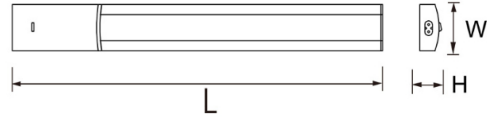

Products > Counter & Cabinet > Undercabinet Lamp 1005.1013

Undercabinet Lamp 1005.1013

Line Drawing

Downloads

Physical Specification

Code	1005.1013.01	1005.1013.02
Product Dimensions (mm)	LxWxH: 440x61x30	LxWxH: 600x61x30
Finish/Color	White	White
Material	Aluminum	Aluminum
On/Off Switch	Rock Switch	Rock Switch
Cable Length (m)	1.5m	1.5m
Cable Spec.	2x0.75mm ²	2x0.75mm ²
Plug	Europlug	Europlug
Terminal Block	N	N
Accessories	Screws, Brackets	Screws, Brackets
Installation	Surface mounted	Surface mounted
Class	II	II

Electrical Characteristics

Code	1005.1013.01	1005.1013.02
Total Power Consumption Wattage/On-Mode Power	7.5W	10.5W
Product Voltage	220-240	220-240
Hertz	50/60	50/60
IP Rating	IP20	IP20
Luminous Flux	500lm	800lm
Kelvin	3000K/4000K/6000K	3000K/4000K/6000K
LED Package Type	SMD	SMD
Lamp/Bulb Specification (if not LED)	N/A	N/A
Lamp/Bulb included?	N/A	N/A
SDCM	< 6	< 6
CRI	> 80	> 80
Power Factor	>0.5	>0.5
UGR	N/A	N/A