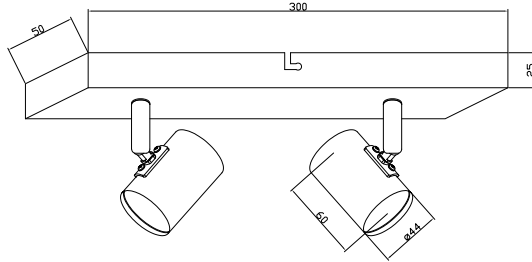

### Line Drawing

### Physical Specification

Code	1009.1016
Product Dimensions (mm)	300x50x25mm
Finish/Color	Black
Material	Iron
On/Off Switch	N
Cable Length (m)	N
Cable Spec.	N
Plug	N
Terminal Block	3-way Terminal Block
Accessories	screw, expansion bolts,
Installation	Surface mounted
Class	1