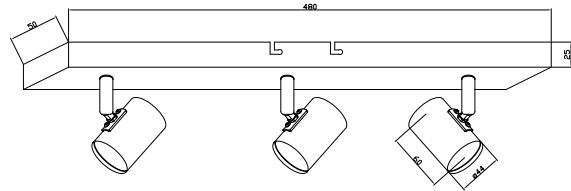

### Line Drawing

### Physical Specification

Code	1009.1017
Product Dimensions (mm)	480x50x25mm
Finish/Color	Black
Material	Iron
On/Off Switch	N
Cable Length (m)	N
Cable Spec.	N
Plug	N
Terminal Block	Yes
Accessories	screw, expansion bolts,
Installation	Surface mounted
Class	1