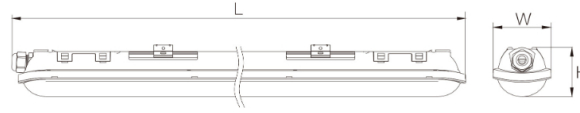

IP65 Batten 1003.1013

Line Drawing

Downloads

Physical Specification

Code	1003.1013.01	1003.1013.02	1003.1013.04	1003.1013.05	1003.1013.06
Product Dimensions (mm)	L590xW72xH61mm	L1180xW72xH61mm	L590xW72xH61mm	L1180xW72xH61mm	L1480xW72xH61mm
Finish/Color	Grey+Opal finished	Grey+Opal finished	Grey+Opal finished	Grey+Opal finished	Grey+Opal finished
Material	PC+iron	PC+iron	PC+iron	PC+iron	PC+iron
On/Off Switch	N	N	N	N	N
Cable Length (m)	N	N	N	N	N
Cable Spec.	N	N	N	N	N
Plug	N	N	N	N	N
Terminal Block	quick fit	quick fit	quick fit	quick fit	quick fit
Accessories	screw,expansion bolts,fixing brackets	screw,expansion bolts,fixing brackets	screw,expansion bolts	screw,expansion bolts,fixing brackets	screw,expansion bolts
Installation	Surface mounted	Surface mounted	Surface mounted	Surface mounted	Surface mounted
Class	1	1	1	1	1

Electrical Characteristics

Code	1003.1013.01	1003.1013.02	1003.1013.04	1003.1013.05	1003.1013.06
Total Power Consumption Wattage/On-Mode Power	12	24	21	40	55
Product Voltage	220-240	220-240	220-240	220-240	220-240
Hertz	50/60	50/60	50/60	50/60	50/60
IP Rating	IP65	IP65	IP65	IP65	IP65
Luminous Flux	1560	3120	2730	5200	7150
Kelvin	3000K/4000K/6000K	3000K/4000K/6000K	3000K/4000K/6000K	3000K/4000K/6000K	3000K/4000K/6000K
LED Package Type	SMD	SMD	SMD	SMD	SMD
Lamp/Bulb Specification (if not LED)	N/A	N/A	N/A	N/A	N/A
Lamp/Bulb included?	N/A	N/A	N/A	N/A	N/A
SDCM	< 6	< 6	< 6	< 6	< 6
CRI	> 80	> 80	> 80	> 80	> 80
Power Factor	>0.5	>0.5	>0.5	>0.9	>0.9
UGR	>19	>19	>19	>19	>19