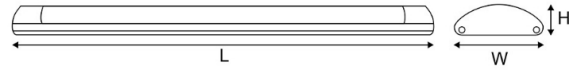

Downloads

Physical Specification

Code	1001.1020.01	1001.1020.02	1001.1020.03	1001.1020.04
Product Dimensions (mm)	L735xW158xH55mm	L735xW158xH55mm	L1345xW158xH55mm	L1345xW158xH55mm
Finish/Color	White	Silver	White	Silver
Material	PC+iron	PC+iron	PC+iron	PC+iron
On/Off Switch	N	N	N	N
Cable Length (m)	N	N	N	N
Cable Spec.	N	N	N	N
Plug	N	N	N	N
Terminal block	3-way Terminal Block	3-way Terminal Block	3-way Terminal Block	3-way Terminal Block
Accessories	screw,expansion bolts	screw,expansion bolts	screw,expansion bolts	screw,expansion bolts
Installation	Surface mounted	Surface mounted	Surface mounted	Surface mounted
Class	1	1	1	1

Electrical Characteristics

Code	1001.1020.01	1001.1020.02	1001.1020.03	1001.1020.04
Total Power Consumption Wattage/On-Mode Power	2X9	2X9	2X18	2X18
Product Voltage	220-240	220-240	220-240	220-240
Hertz	50/60	50/60	50/60	50/60
IP Rating	IP20	IP20	IP20	IP20
Luminous Flux	2X900	2X900	2X1800	2X1800
Kelvin	3000K/4000K/6000K	3000K/4000K/6000K	3000K/4000K/6000K	3000K/4000K/6000K
LED Package Type	LED tube	LED tube	LED tube	LED tube
Lamp/Bulb Specification (if not LED)	N/A	N/A	N/A	N/A
Lamp/Bulb included?	Y	Y	Y	Y
SDCM	< 6	< 6	< 6	< 6
CRI	> 80	> 80	> 80	> 80
Power Factor	>0.5	>0.5	>0.9	>0.9
UGR	>19	>19	>19	>19

Function

Code	1001.1020.01	1001.1020.02	1001.1020.03	1001.1020.04
Linkable	N/A	N/A	N/A	N/A
CCT function	N/A	N/A	N/A	N/A
Multi-section Power	N/A	N/A	N/A	N/A
Dimmable	N/A	N/A	N/A	N/A
Sensor	N/A	N/A	N/A	N/A
Emergency	N/A	N/A	N/A	N/A
Battery Spec.	N/A	N/A	N/A	N/A